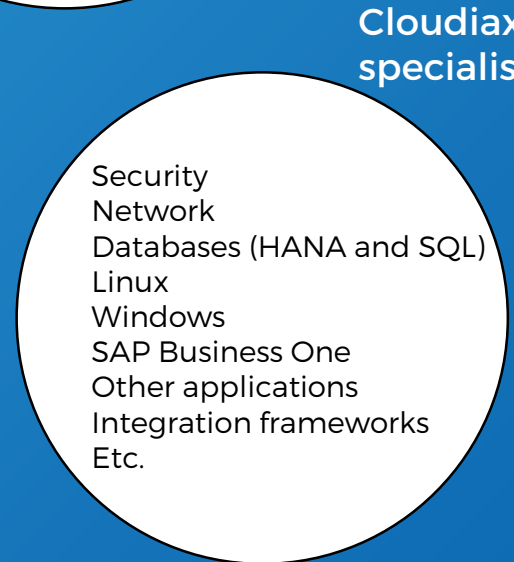

Clouদিax IT specialists