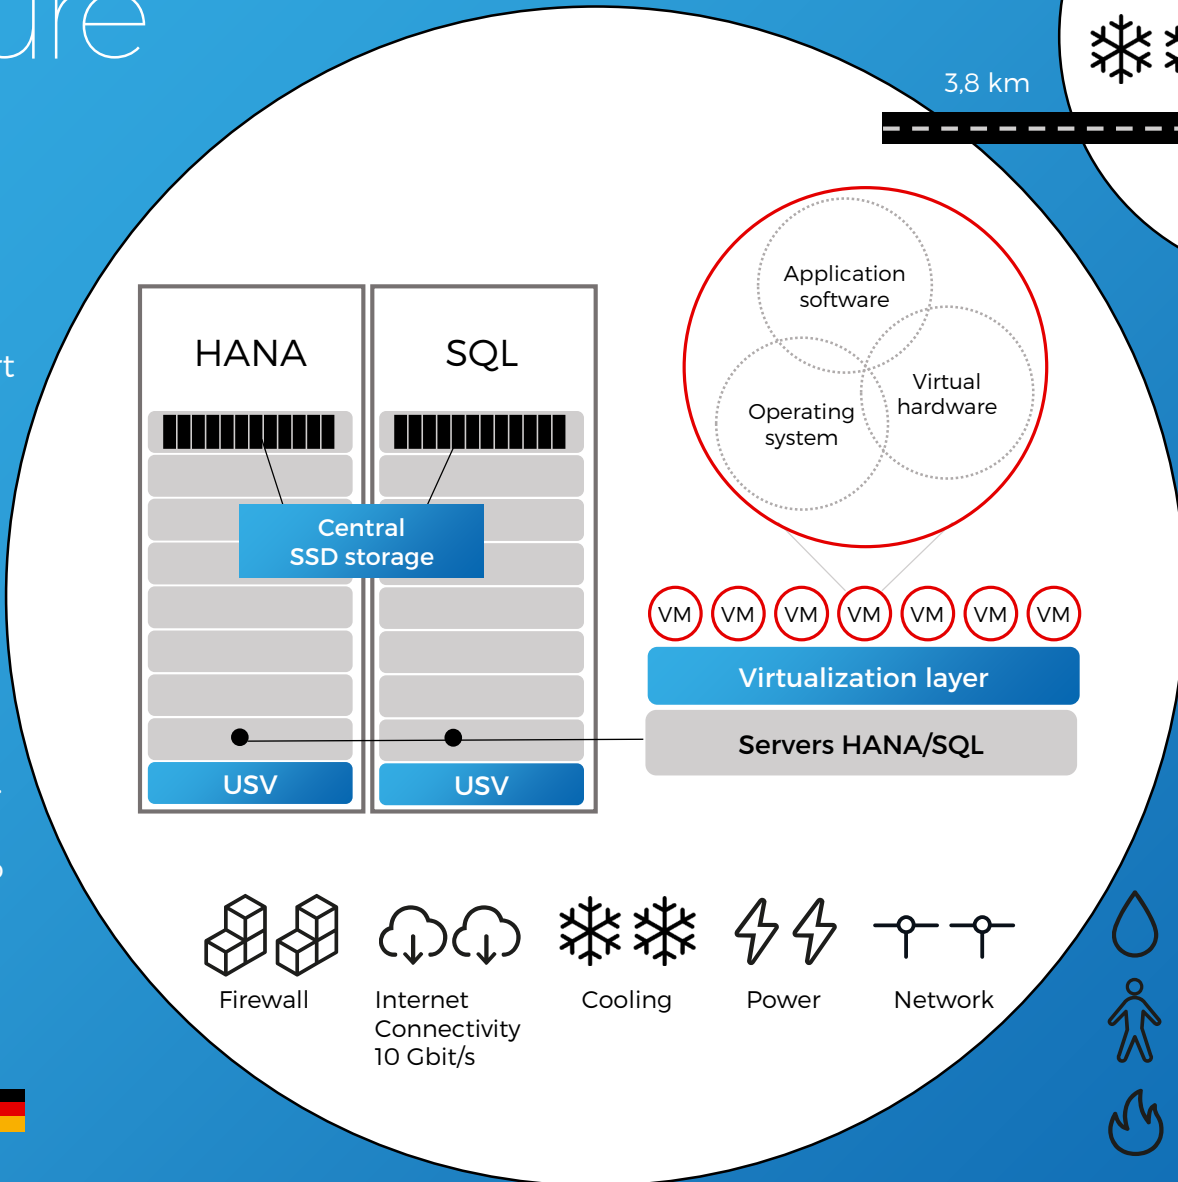

distribution of task iaas vs. paas vs. clouদিax

Full managed Services by Clouদিax							
PAAS Services e.g. Portugal Telecom				IAAS Services e.g. Amazon			
Access	Security	Additional applications	Applications e.g. SAP B1	Database	Virtualization	Hardware	Data center Tier 3
Fastest access to the Clouদিax network and datacenters	Firewalls, Active directory, SAP Cloud Control Center, Virus protection, Backup, Access systems, Reverse proxy, VPN etc...	Additional managed application SSP solutions and add-ons, II-Server, Portal-Server, Web-Services, etc...	SAP Business One Web client / 'n' managed Terminal-Servers with SAP Business One	HANA#1	VMWare virtualization	'n' dedicated HANA certified-64 Dell Servers	Space, power, cooling, internet connection, etc. (all redundant)
				HANA#2			
				HANA#n			
				'n' SQL Server instances	Microsoft Hyper-V Cluster	'n' Hosts x64 Dell Servers and Dell SSD Storage	

clouদিax data center infrastructure

- Certified ISO / IEC 27001 2013
- Complies with the TIER 3 security standard for international data centers.
- Clouদিax is connected with 10 Gbit/s directly to DECIX in Frankfurt and Hamburg.
- With the strictest European and German privacy policy your valuable company data is safe in our data center.
- Completely produces its own electricity. Wind power, solar systems and bio-block heating Power plants directly in the data center provide 100% green energy.
- Clouদিax guarantees 99.5% uptime to log in to your SAP Business One.
- Data center is located in Hamburg (Germany).